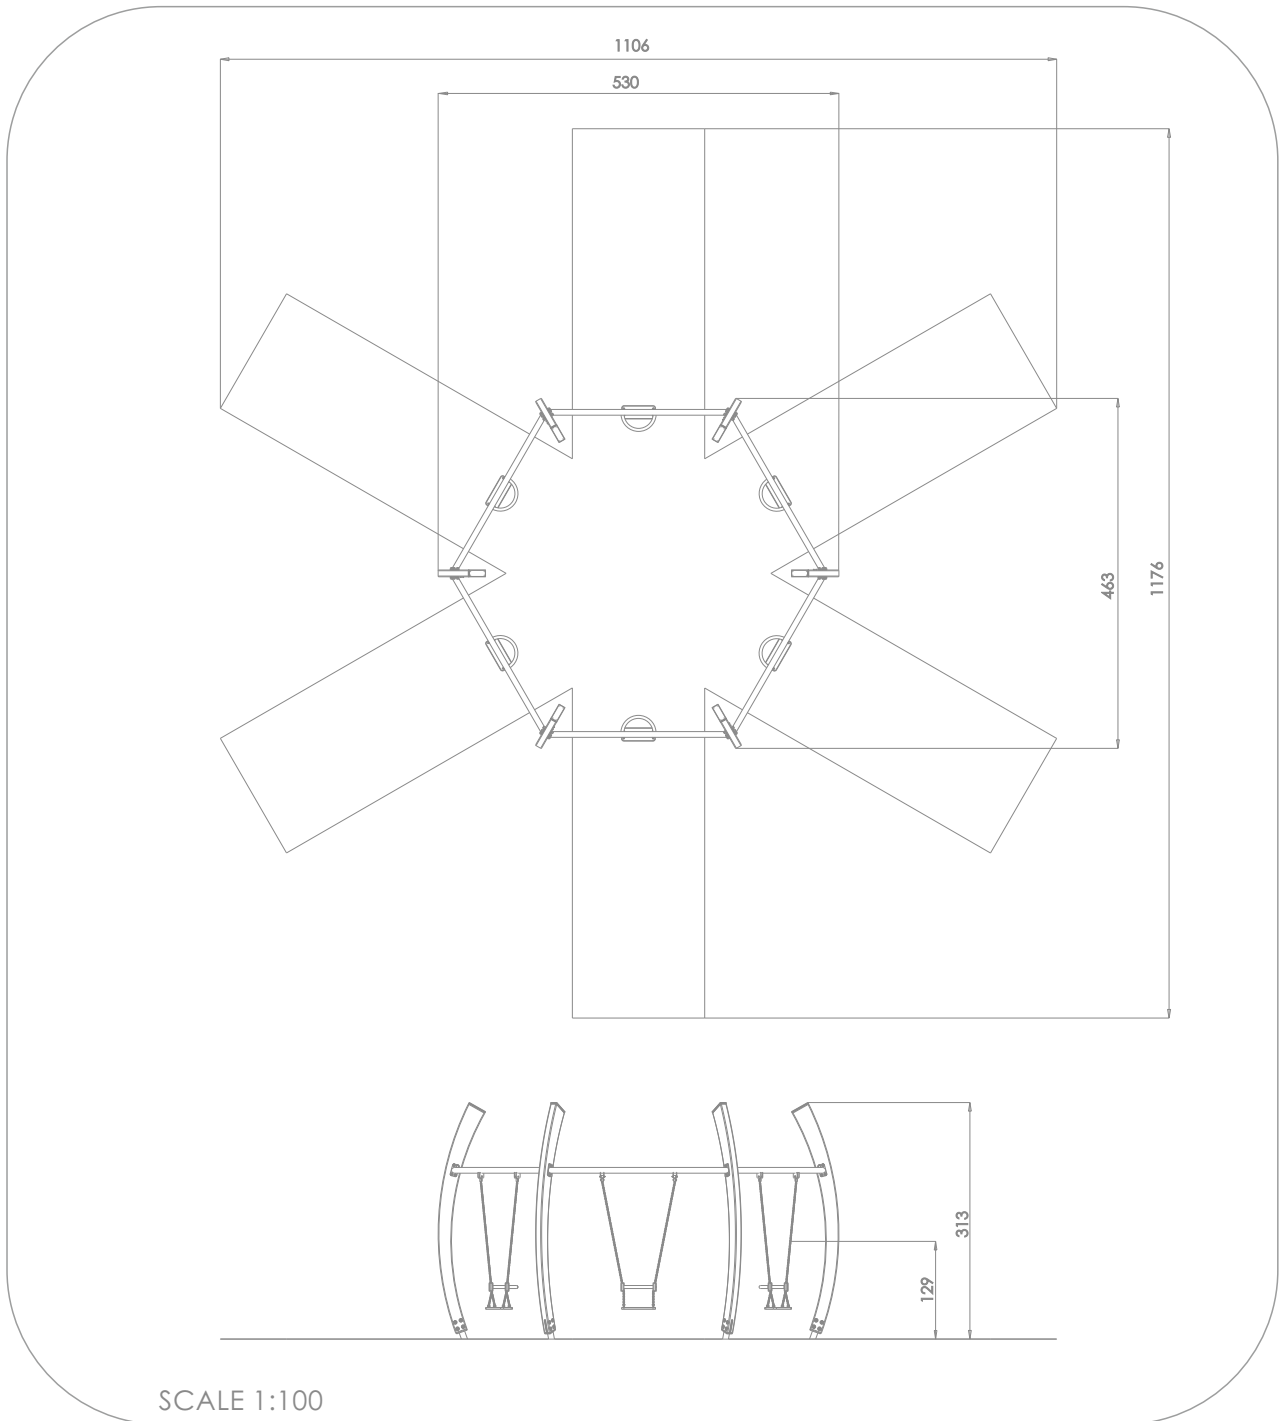

#### INFORMATION ABOUT THE PRODUCT

Dimensions	530 x 463 cm
Safety zone	1106 x 1176 cm
Safety zone area	54 m <sup>2</sup>
Overall height	313 cm
Free fall height	129 cm
Amount of users	6
Product complies with EN 1176-1:2017-12	YES
Availability of spare parts	YES
Age range	1-12

According to EN 1176-1:2017-12 norm, the product requires applying a safety surface according to the product's free fall height.

# 8516

**MATERIALS:**

<p>SOLID CONSTRUCTION MADE OF BLACK STEEL S235JR</p>	<p>BENDE POSTS MADE OF SOFT CONIFER WOOD 9 CM THICK, 26 CM WIDE AND 280 CM LONG.</p>	<p>PLATES OF THE WALLS AND PLATFORMS MADE OF COLOURFUL 13 MM HPL (BLACK PLATES MADE OF 8 MM HPL).</p>	<p>ATTESSTED 6 MM STAINLESS STEEL CHAINS</p>	<p>BACK SUPPORT OF THE SEAT WITH STEEL CONSTRUCTION COVERED WITH SOFT POLYURETHANE</p>
